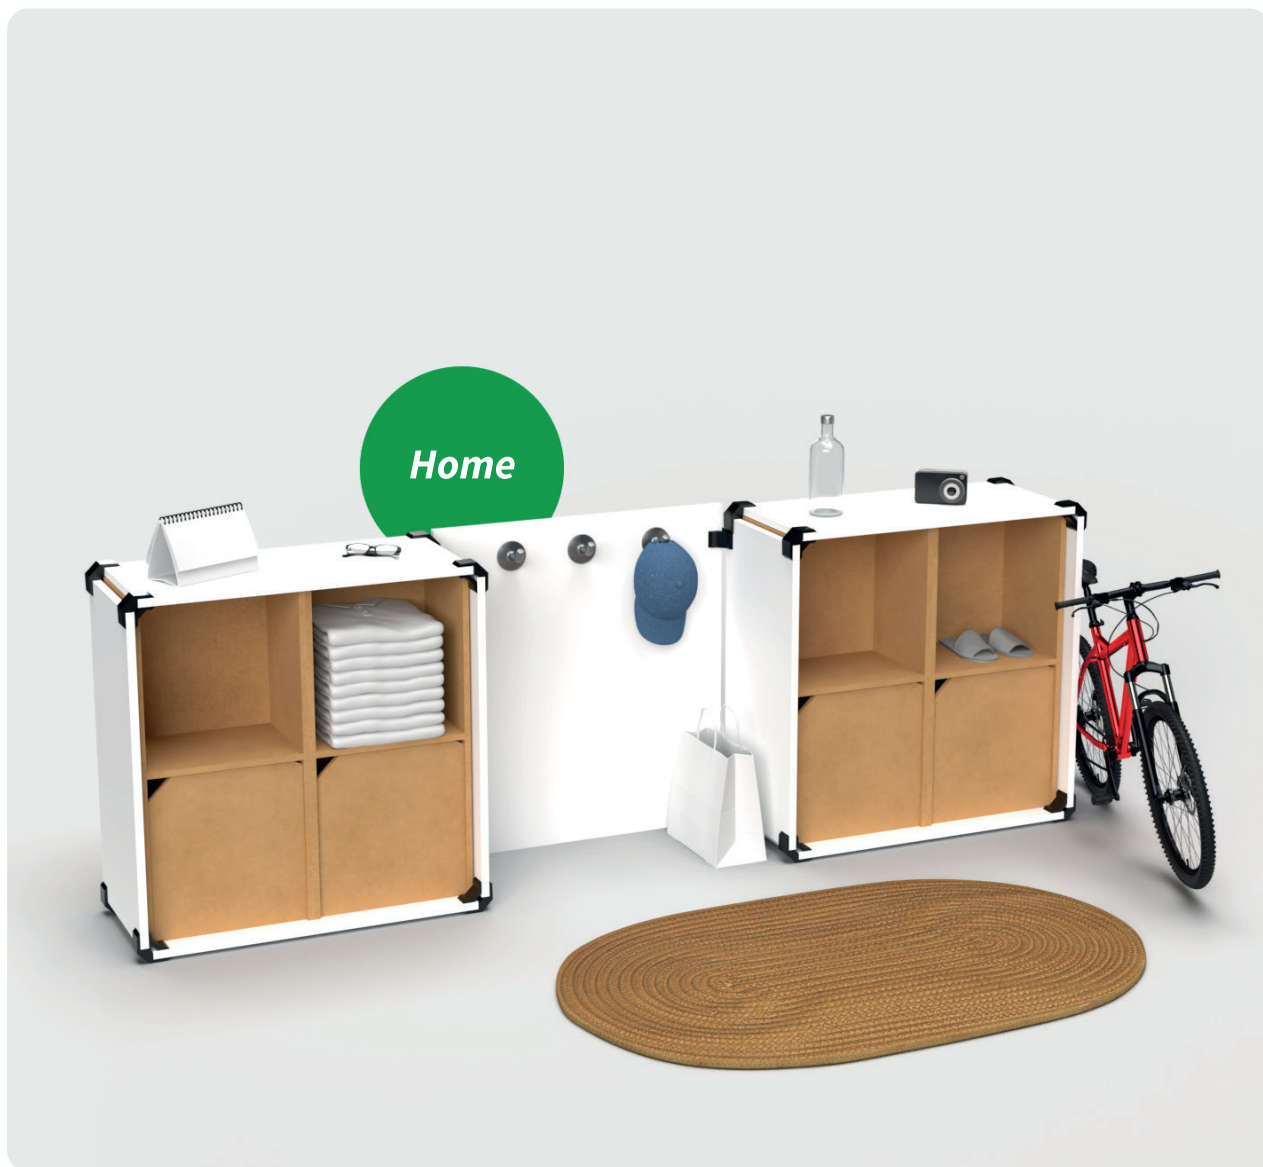

# Needed materials

WWW.PLAYWOOD.IT

20  90°

thickness 18-19 mm

8 73,5 x 35 cm

1 73,5x 73,5 cm

4

Cardborad divider

4

Cardborad accessories

***Make something new or reuse your connectors***